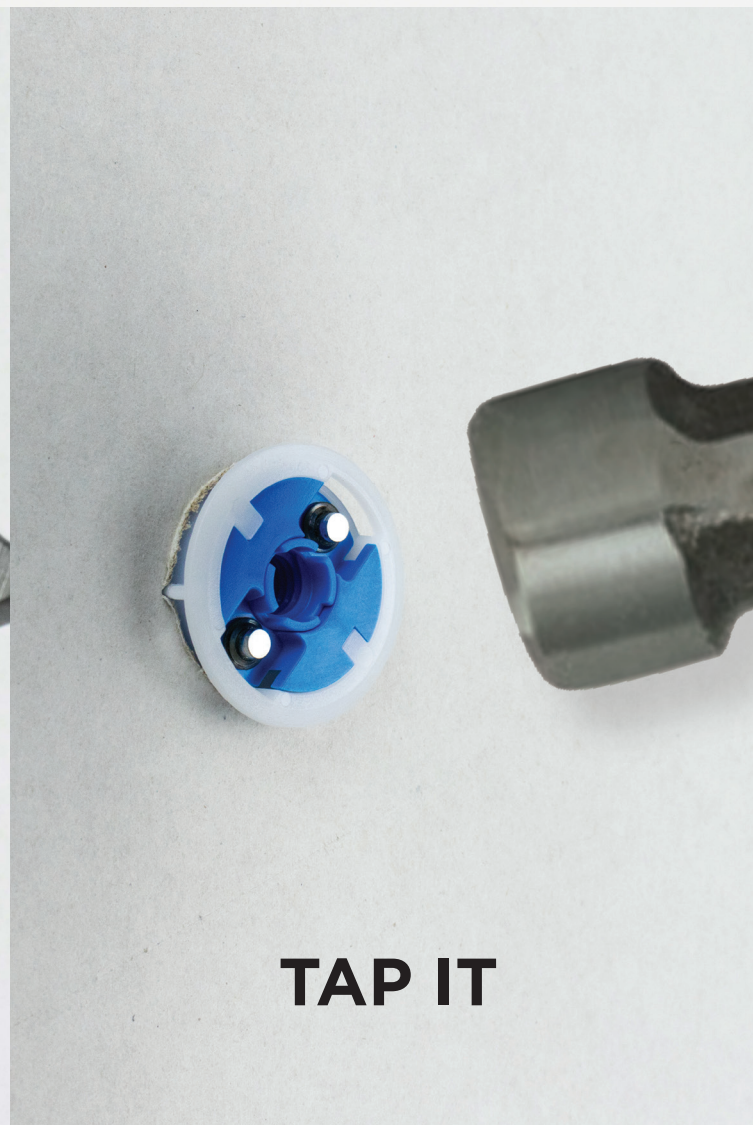

GRIPIT is the handy aid to common DIY tasks. Used by skilled tradespeople and inexperienced DIYers, all you need is a GRIPIT, a drill bit, a hammer, a drill and a screwdriver.

TAP IT