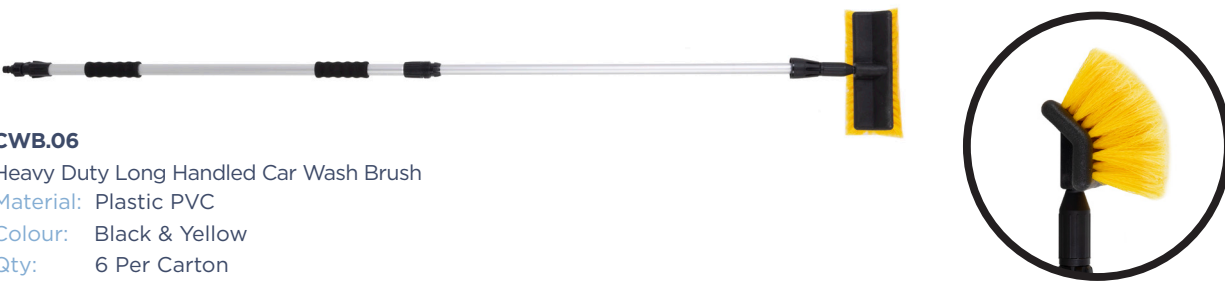

CWB.06
Heavy Duty Long Handled Car Wash Brush
Material: Plastic PVC
Colour: Black & Yellow
Qty: 6 Per Carton

VZ.WC/SET
7 Piece Window Cleaning Set
Colour: Black, White & Silver
Qty: 1 Per Carton
Includes: 1 x 10" T-Bar with Applicator
1 x 14" T-Bar with Applicator
1 x 12" Window Squeegee
1 x 14" Window Squeegee
1 x 18" Window Squeegee
1 x 15L Water Bucket
1 x Microfibre Cloth Blue (10 pack)

UNC1/10/48
250mm Plastic Surface & Screen Wiper
Colour: Blue
Qty: 48 Per Carton

UNC1/14/48
350mm Plastic Surface & Screen Wiper
Colour: Blue
Qty: 48 Per Carton

UNPWS1/12/48
300mm Stainless Steel Window Squeegee
Colour: Silver
Qty: 48 Per Carton

UNPWS1/14/48
350mm Stainless Steel Window Squeegee
Colour: Silver
Qty: 48 Per Carton

UNPWS1/18/48
450mm Stainless Steel Window Squeegee
Colour: Silver
Qty: 48 Per Carton

MS.22
550mm Metal Floor Squeegee
Material: Metal & Rubber
Box Qty: 30

MS.22/F4
550mm Metal Floor Squeegee with 101.6mm Handle
Material: Metal & Rubber with Wooden Handle
Box Qty: 5

MS.28
450mm Metal Floor Squeegee
Material: Metal & Rubber
Box Qty: 30