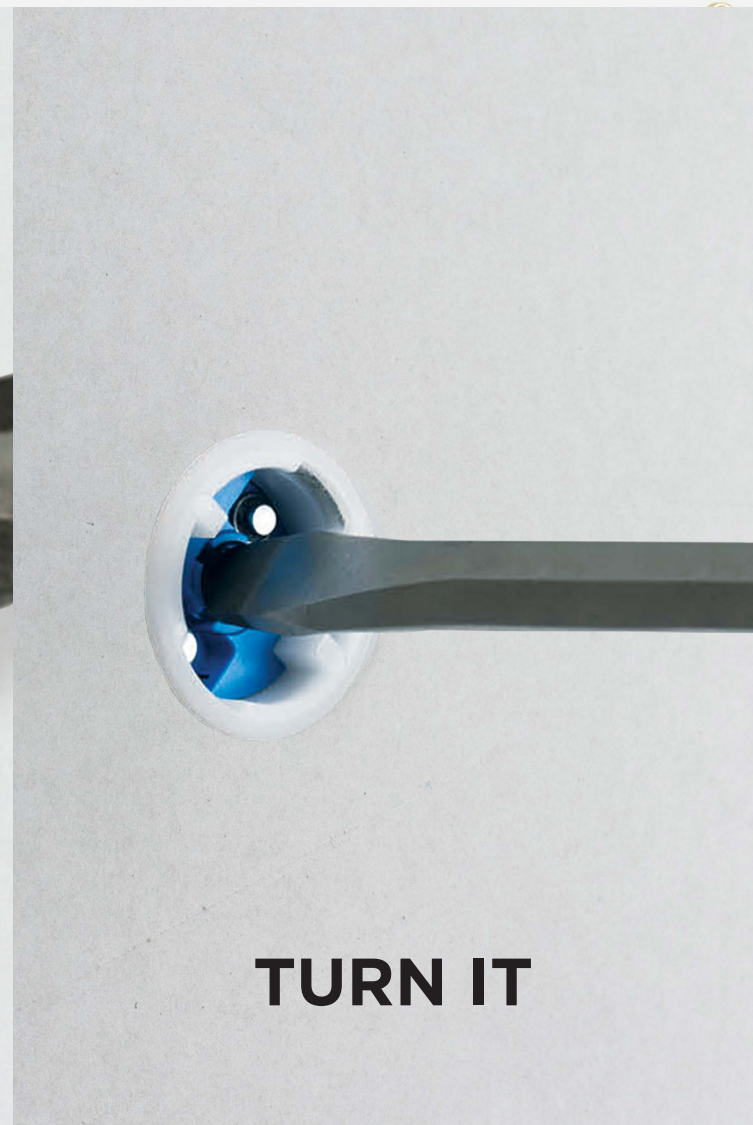

GRIPIT is the handy aid to common DIY tasks. Used by skilled tradespeople and inexperienced DIYers, all you need is a GRIPIT, a drill bit, a hammer, a drill and a screwdriver.

TURN IT