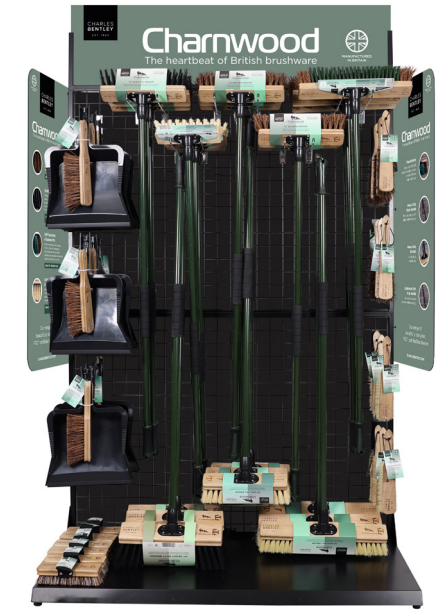

Price on application
Provided with full planogram