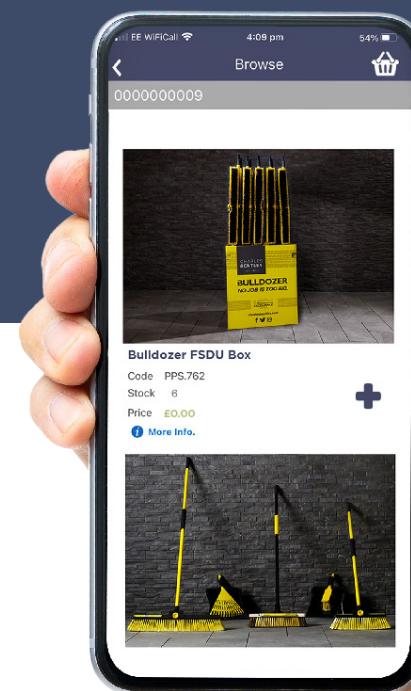

INTRODUCING THE CHARLES BENTLEY EXPRESS APP

For quick and easy order management

ORDERED, PICKED, PACKED AND DISPATCHED IN 48HRS

VISIT
OUR TRADE
WEBSITE FOR
MORE INFO

*app/browser interface for illustration purpose only